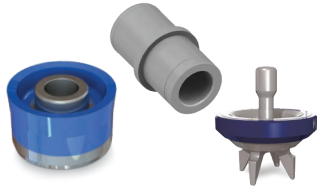

PRODUCT LINE OVERVIEW

PATRIOT™

LOGAN
Power Swivel

SUR-LOCK CALIBER TRU-FLOW SUR-DRIVE

GDM™ TOP DRIVES, SPARE PARTS AND SERVICE

Global Drilling Machine [GDM] top drive systems are performance-focused top drives, available in 150-1000 ton. We provide fast-turn repairs, tork upgrades, expedited parts ordering, and 24/7 service.

PATRIOT™ AND CALIBER® MUD PUMP EXPENDABLES

Zirconia/chrome sleeve liners, pistons, valves / seats / gaskets for 5K / 7.5K psi mud pump fluid ends

RCD / TRU-FLOW™ MPD SOLUTIONS

Our RCDs are compact and fit-for-purpose with customizable installations for specific rig requirements. All RCDs are dynamically tested before delivery to the rig and are checked bi-weekly by our service team at the wellsite. All of our RCDs are serviceable from the rig floor.

SUR-LOCK® QUICK CHANGE MUD PUMP SYSTEMS

Valve cover, rod-link, and liner retention systems are engineered for faster, safer replacement without the use of sledgehammers.

SUR-DRIVE™ TOP DRIVE / ROTARY SWIVEL

CALIBER® CENTRIFUGAL PUMPS AND PARTS

Caliber 250 Series with “cooling fins” reduce heat and enhance life.
They are interchangeable with most major brands.

PATRIOT™ PULSATION DAMPENERS AND PARTS

K20 and PD55 style 5K / 7.5K
Major and minor kits, charging hoses and gauges