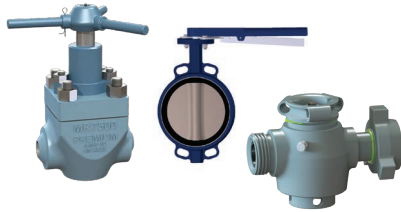

PATRIOT™ AND CALIBER® MUD PUMP EXPENDABLES

Zirconia/chrome sleeve liners, pistons, valves / seats / gaskets for 5K / 7.5K psi mud pump fluid ends

RCD / TRU-FLOW™ MPD SOLUTIONS

Our RCDs are compact and fit-for-purpose with customizable installations for specific rig requirements. All RCDs are dynamically tested before delivery to the rig and are checked bi-weekly by our service team at the wellsite. All of our RCDs are serviceable from the rig floor.

Premium Oilfield Technologies

10600 W. Sam Houston Pkwy North
Houston, TX 77064

281.670.5200 MAIN ♦ 281.670.5229 FAX

premiumoilfield.com

Premium Oilfield
Technologies
Q1-3977

PRODUCT LINE OVERVIEW

PATRIOT™

LOGAN
Power Swivel

SUR·LOCK CALIBER TRU·FLOW SUR·DRIVE

FLOWLINE EQUIPMENT

Butterfly valves – lug/wafer 2" through 12"
Plug valves and repair kits – 15K – 2x1, 2x2, 3x3
Mud valves and repair kits – 5K / 7.5kK – 2x1-1/2, 2x2, 3x3, 4x4, 5x5

CALIBER® CENTRIFUGAL PUMPS AND PARTS

Caliber 250 Series with “cooling fins” reduce heat and enhance life.
They are interchangeable with most major brands.

PATRIOT™ PULSATION DAMPENERS AND PARTS

K20 and PD55 style 5K / 7.5K
Major and minor kits, charging hoses and gauges