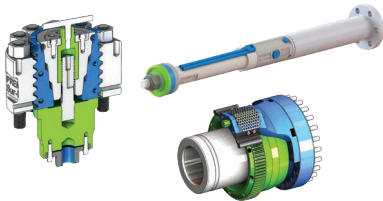

PRODUCT LINE OVERVIEW

PATRIOT™

LOGAN
Power Swivel

SUR-LOCK CALIBER TRU-FLOW SUR-DRIVE

GDM™ TOP DRIVES, SPARE PARTS AND SERVICE

Global Drilling Machine [GDM] top drive systems are performance-focused top drives, available in 150-1000 ton. We provide fast-turn repairs, tork upgrades, expedited parts ordering, and 24/7 service.

PATRIOT™ AND CALIBER® MUD PUMP EXPENDABLES

Zirconia/chrome sleeve liners, pistons, valves / seats / gaskets for 5K / 7.5K psi mud pump fluid ends

RCD / TRU-FLOW™ MPD SOLUTIONS

Our RCDs are compact and fit-for-purpose with customizable installations for specific rig requirements. All RCDs are dynamically tested before delivery to the rig and are checked bi-weekly by our service team at the wellsite. All of our RCDs are serviceable from the rig floor.

SUR-LOCK® QUICK CHANGE MUD PUMP SYSTEMS

Valve cover, rod-link, and liner retention systems are engineered for faster, safer replacement without the use of sledgehammers.

SUR-DRIVE™ TOP DRIVE / ROTARY SWIVEL

CALIBER® CENTRIFUGAL PUMPS AND PARTS

Caliber 250 Series with “cooling fins” reduce heat and enhance life.
They are interchangeable with most major brands.

PATRIOT™ PULSATION DAMPENERS AND PARTS

K20 and PD55 style 5K / 7.5K
Major and minor kits, charging hoses and gauges