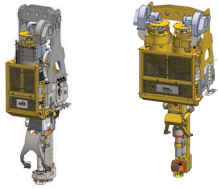

PRODUCT LINE OVERVIEW

PATRIOT™

LOGAN
Power Swivel

SUR-LOCK CALIBER TRU-FLOW SUR-DRIVE

GDM™ TOP DRIVES, SPARE PARTS AND SERVICE

Global Drilling Machine [GDM] top drive systems are performance-focused top drives, available in 150-1000 ton. We provide fast-turn repairs, tork upgrades, expedited parts ordering, and 24/7 service.

PATRIOT™ AND CALIBER® MUD PUMP EXPENDABLES

Zirconia/chrome sleeve liners, pistons, valves / seats / gaskets for 5K / 7.5K psi mud pump fluid ends

RCD / TRU-FLOW™ MPD SOLUTIONS

Our RCDs are compact and fit-for-purpose with customizable installations for specific rig requirements. All RCDs are dynamically tested before delivery to the rig and are checked bi-weekly by our service team at the wellsite. All of our RCDs are serviceable from the rig floor.

SUR-LOCK® QUICK CHANGE MUD PUMP SYSTEMS

Valve cover, rod-link, and liner retention systems are engineered for faster, safer replacement without the use of sledgehammers.

SUR-DRIVE™ TOP DRIVE / ROTARY SWIVEL

CALIBER® CENTRIFUGAL PUMPS AND PARTS

Caliber 250 Series with “cooling fins” reduce heat and enhance life.
They are interchangeable with most major brands.

PATRIOT™ PULSATION DAMPENERS AND PARTS

K20 and PD55 style 5K / 7.5K
Major and minor kits, charging hoses and gauges